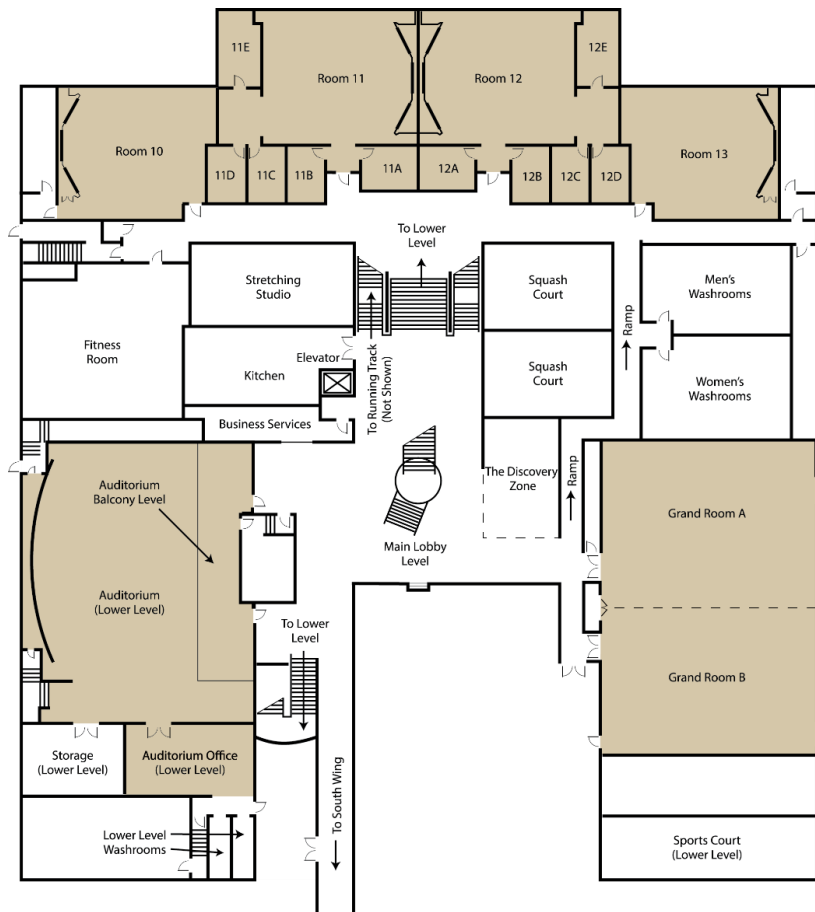

# KINGBRIDGE CENTRE PROPERTY MAP

**South Wing:** Dining Room, Bridges Bar, Library, Games Room, Garden Room 1 & 2, Evergreen Room, Maple Room, Guest Rooms

**North Wing Main Floor: Meeting Rooms, Fitness Centre, Sports Court, Indoor Running Track, Squash Courts**

**North Wing 2nd Floor: Meeting Rooms, Indoor Pool, Change Rooms**

**North Wing 3rd Floor: Meeting Rooms**