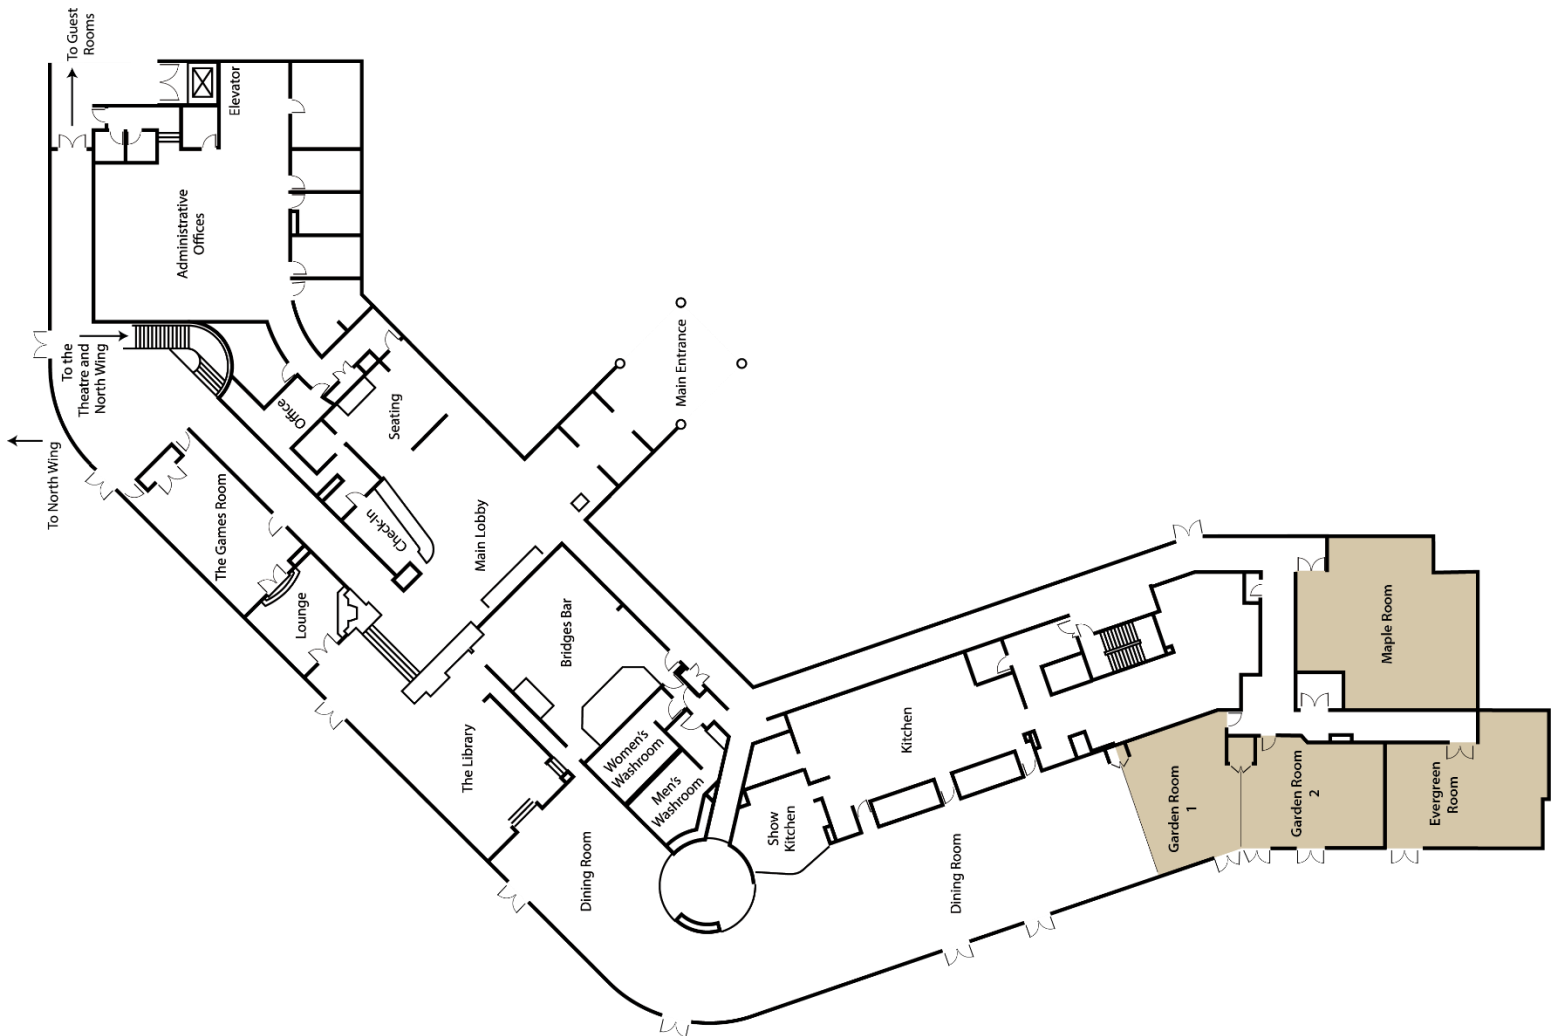

# KINGBRIDGE CENTRE PROPERTY MAP

**South Wing:** Dining Room, Bridges Bar, Library, Games Room, Garden Room 1 & 2, Evergreen Room, Maple Room, Guest Rooms

**North Wing Main Floor: Meeting Rooms, Fitness Centre, Sports Court, Indoor Running Track, Squash Courts**

**North Wing 2nd Floor: Meeting Rooms, Indoor Pool, Change Rooms**

**North Wing 3rd Floor: Meeting Rooms**